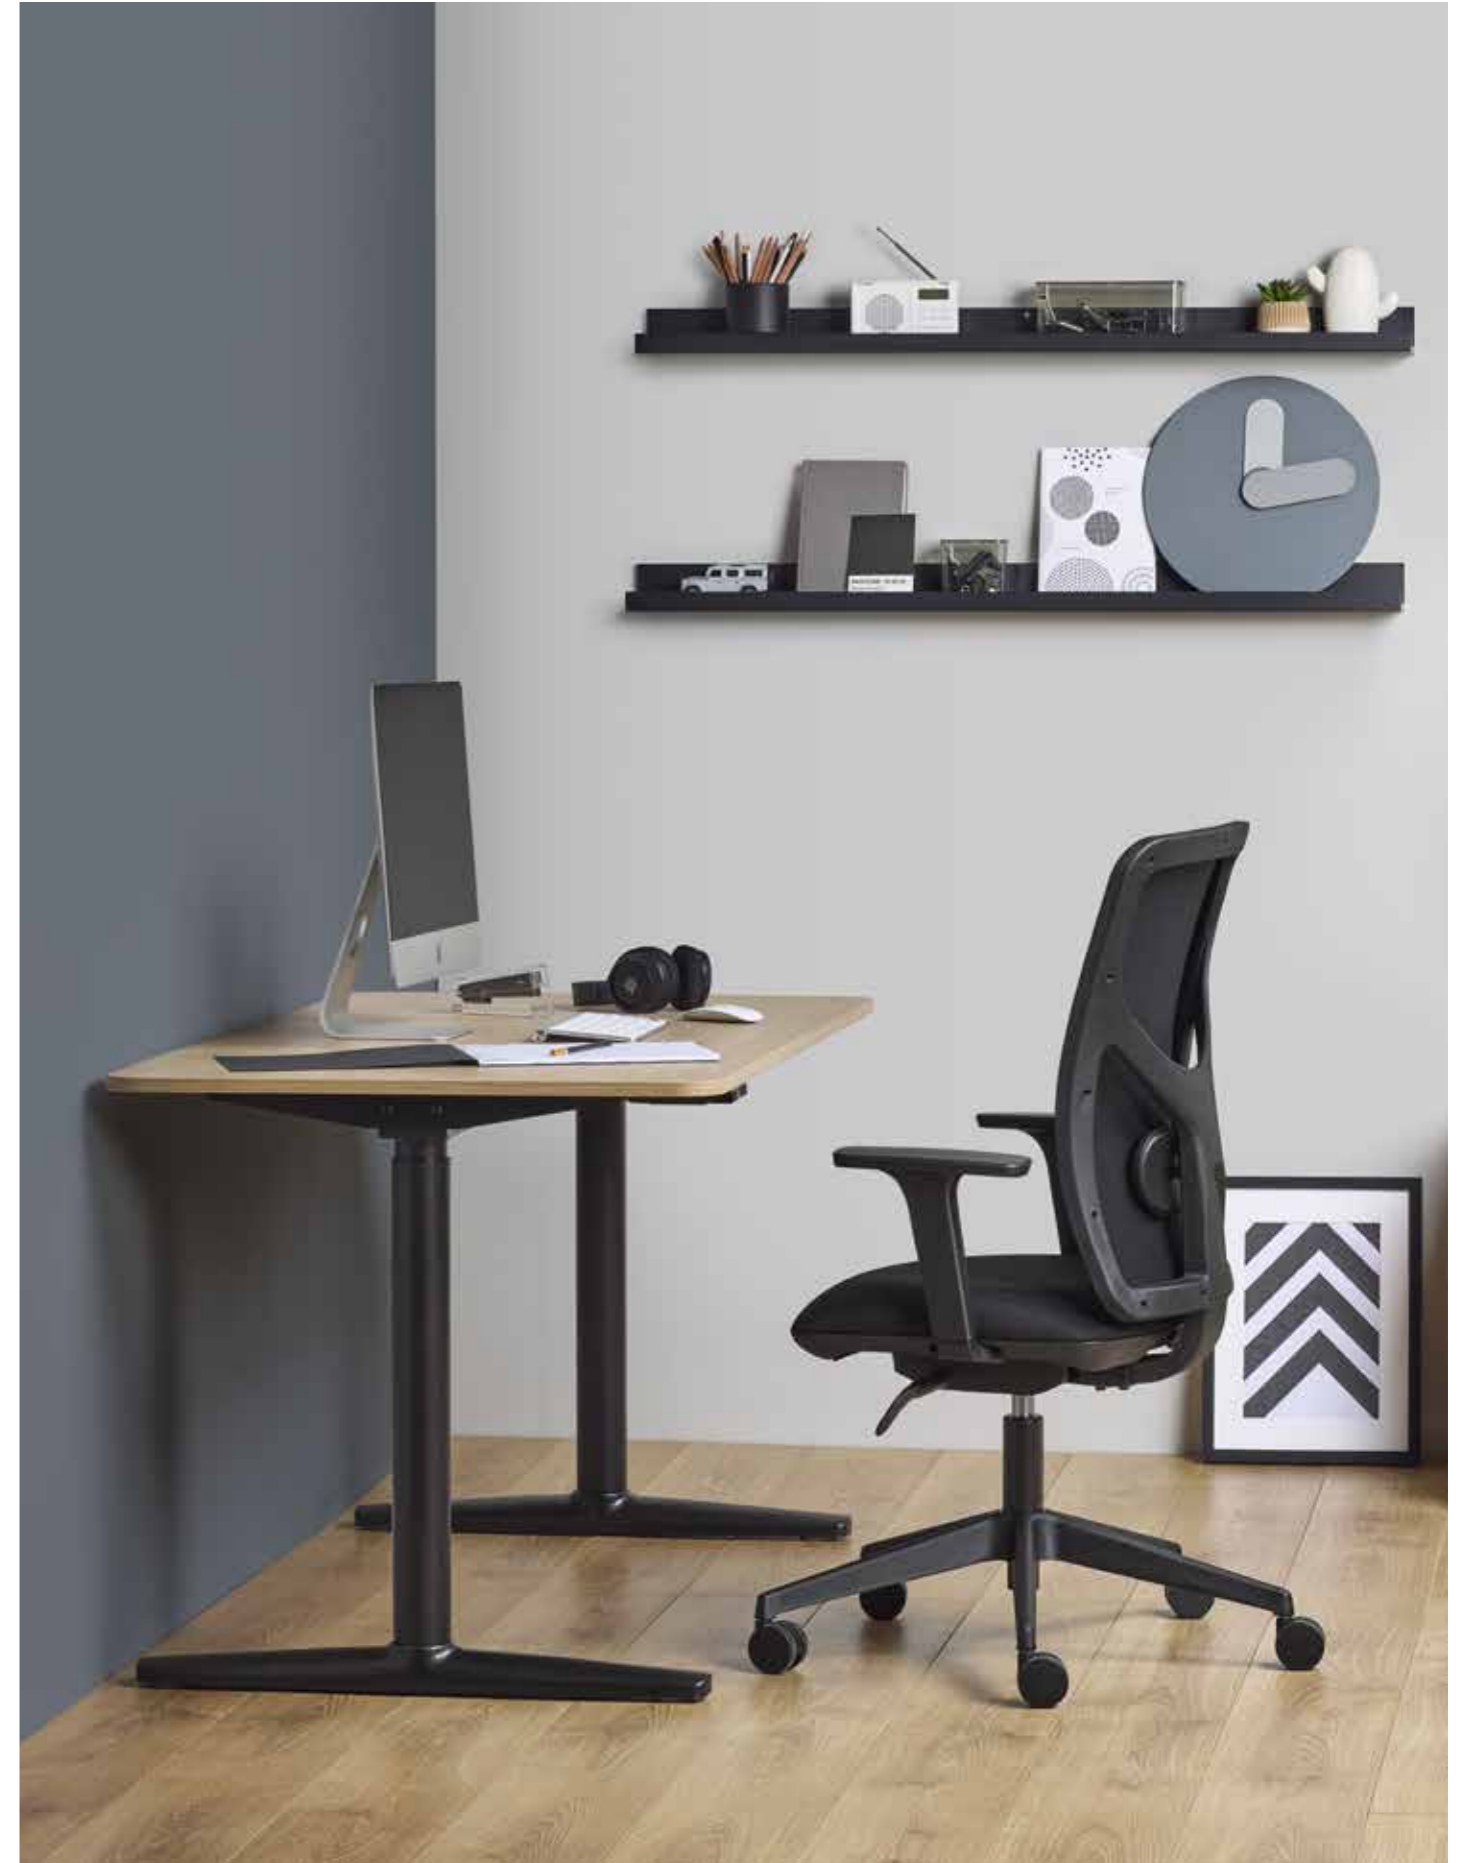

Pluto Plus Mesh

Task Chair
60mm Hard Wheel Castors
No Arms
Black Mesh Back
Adjustable Lumbar Support

Pluto Plus Mesh

Task Chair
60mm Hard Wheel Castors
Height Adjustable Arms
Black Mesh Back
Adjustable Lumbar Support

Pluto Plus Mesh

Task Chair
60mm Hard Wheel Castors
Fold Down Arms
Black Mesh Back
Adjustable Lumbar Support

PPM90

Synchronised Mechanism

POA

PPM90HA

Synchronised Mechanism

POA

PPM90FDA

Synchronised Mechanism

POA

Fabric Band

EHW

Castors for Hard Floors

Soft Wheel Castors

POA

Delivery

Shipped in 72 Hours

+£30

+£30

+£30

Dimensions:

OH: 1035 - 1145mm
OW: 620mm
OD: 640mm
SH: 475mm
SW: 470-580mm
SD: 465mm

Dimensions:

OH: 1035 - 1145mm
OW: 620mm
OD: 640mm
SH: 475mm
SW: 470-580mm
SD: 465mm
AH: 180-240mm

Dimensions:

OH: 1035 - 1145mm
OW: 620mm
OD: 640mm
SH: 475mm
SW: 470-580mm
SD: 465mm
AH: 180-240mm