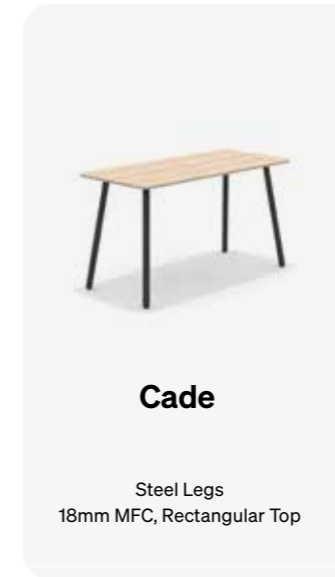

Metal Frame Finishes

Silver	Black	White

Dimensions:
OH: 730mm
OD: 600mm

Essentials Home
Desks

Cade

Steel Legs
18mm MFC, Rectangular Top

1 PERSON DESK

MFC Top Width (mm)